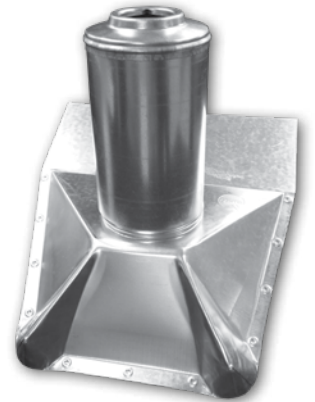

PIPE BOOT

Overview

Quarrix Pipe Boot is an all-steel weatherproof pipe flashing that protects against plumbing vent leaks through extreme weather conditions for the life of the roof. The Quarrix Pipe Boot's TightLOCK® Top grips the pipe and forms a weather-tight seal for a faster install. Telescoping sleeve allows for varying pipe heights, roof expansion and works to combat frost in cold climates. The Quarrix Pipe Boot easily adjusts to roof pitches between 3/12 to 14/12 for a custom fit.

Quarrix Pipe Boot Benefits

- All-steel construction resists all types of weather to **prevent leaking**
- Lead-free design **eliminates damage** from squirrels
- Standard and High Pitch bases available in pitches from 3/12 - 14/12
- TightLOCK® Top slides over the pipe and **securely grips the pipe surface**
- Raised nail bosses provide a **quick nailing guide**
- For pipes that extend up to 14" above roof deck
- Optional extender tube available to increase height to 24"
- Guaranteed the life of the roof (Lifetime Limited Warranty)

Featuring the **TightLOCK® TOP** that grips the pipe and forms a weather-tight seal.

Place it, Turn it, Done.

Air space allows air circulation to resist frost from closing vent

Telescoping sleeve allows for varying pipe heights as well as roof expansion and contraction