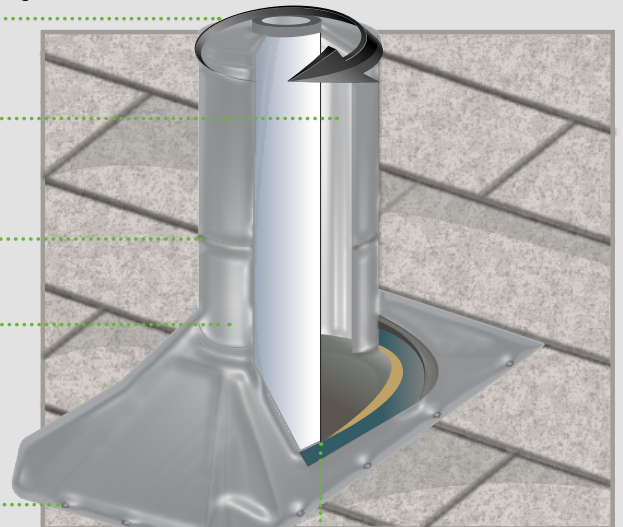

PIPE BOOT

Overview

Quarrix Pipe Boot is an all-steel weatherproof pipe flashing that protects against plumbing vent leaks through extreme weather conditions for the life of the roof. The Quarrix Pipe Boot's TightLOCK® Top grips the pipe and forms a weather-tight seal for a faster install. Telescoping sleeve allows for varying pipe heights, roof expansion and works to combat frost in cold climates. The Quarrix Pipe Boot easily adjusts to roof pitches between 3/12 to 14/12 for a custom fit.

Quarrix Pipe Boot Benefits

- All-steel construction resists all types of weather to **prevent leaking**
- Lead-free design **eliminates damage** from squirrels
- Standard and High Pitch bases available in pitches from 3/12 - 14/12
- TightLOCK® Top slides over the pipe and **securely grips the pipe surface**
- Raised nail bosses provide a **quick nailing guide**
- For pipes that extend up to 14" above roof deck
- Optional extender tube available to increase height to 24"
- Guaranteed the life of the roof (Lifetime Limited Warranty)

Featuring the **TightLOCK® TOP** that grips the pipe and forms a weather-tight seal.

Place it, Turn it, Done.

Air space allows air circulation to resist frost from closing vent

Telescoping sleeve allows for varying pipe heights as well as roof expansion and contraction

Available for 1½", 2", 3" and 4" pipe sizes

Raised nail bosses for easy installation

Easily adjustable base with pinch & push corners

No rubber gasket to fail and allow water penetration

PIPE BOOT SPECIFICATIONS